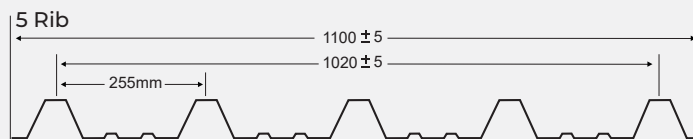

TOUGH AND DURABLE

CORROSION RESISTANT

HIGHER COVERAGE

WARRANTY FOR BOTH
BASE METAL AND PAINT

CHOICE OF SHADES

SOLID

- Brick Red
- Mahogany Brown
- Cool Gray

Parameters

Dimensions (5 Rib)

Supplied Width	1100 mm
Covered Width	1020 mm
Length	Up to 7.4 metre
Thickness Range	0.40 - 0.91 mm

*Bare Aluminium sheets & Color customization are available. A minimum quantity is required for non-regular colors.